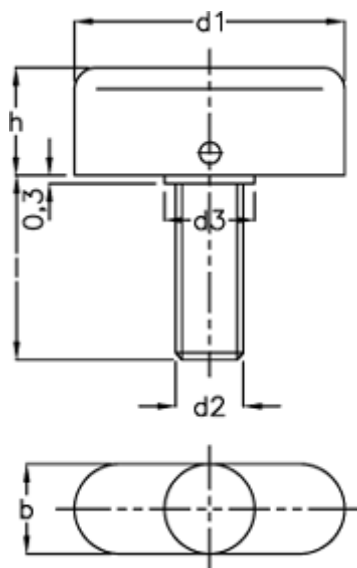

Article number: 200016181A

Description: E+G Wing screw GN 431-30-M6-16
Rustfast

Measures

b	= 10
d1	= 30
d2	= M6
d3	= 10
H	= 12.0
Length l	= 16